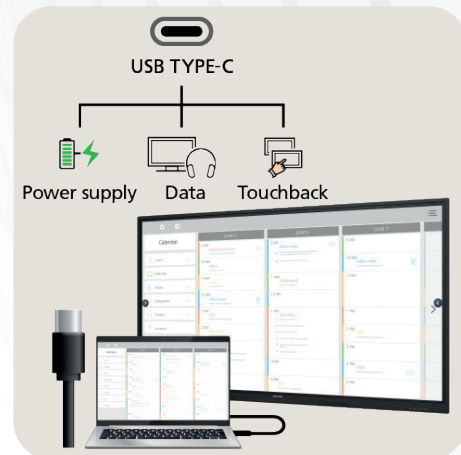

Auto input detection

Save precious time and cast your PC screen quickly and simply. Connect your device and watch it instantly appear on the whiteboard via automatic video signal.